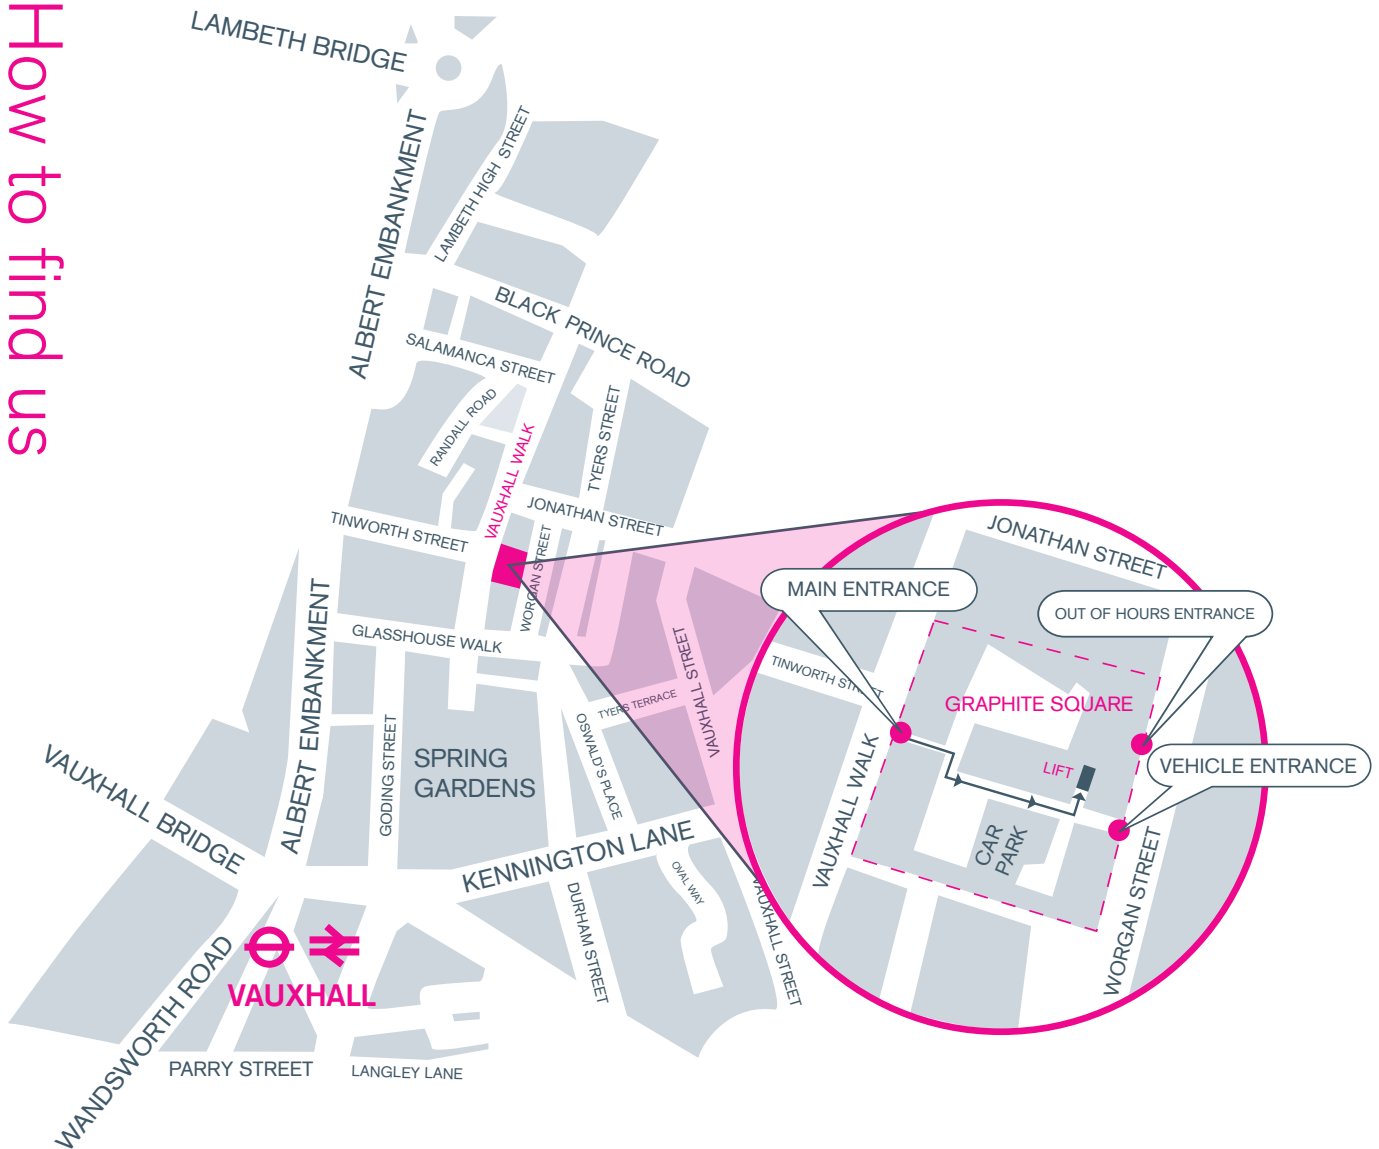

How to find us

By Bus

The nearest bus routes are 77, 344 and 360 which stop along Albert Embankment.

By Tube

The nearest tube station is Vauxhall on the Victoria Line, which is a ten minute walk from our office. Leave via the Kennington Lane exit and go over the footbridge. Continue along Albert Embankment, then turn right into Tinworth Street. At the end of Tinworth Street the entrance gate to Graphite Square is in front of you.

By Train

The nearest train station is Vauxhall which is a ten minute walk from our office. Turn right as you come out of the station and go over the footbridge. Continue along Albert Embankment, then turn right into Tinworth Street. At the end of Tinworth Street the entrance gate to Graphite Square is in front of you.

By Car

Please use the entrance on Worgan Street. Parking is available on site.